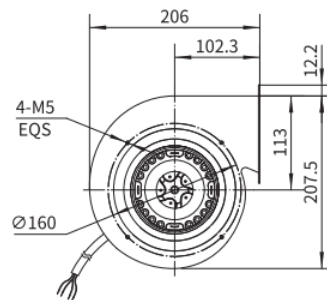

**DIAMETER: 150MM**

Note: Revers direction is available

Product Name: AC Forward-curved Centrifugal Fans

Voltage: 110 V/120V, 60Hz

Power: 230W

Speed: 2450RPM

Diameter  $\Phi$ : 150 mm

Air Flow: 510m<sup>3</sup>/h

Current: 1.90 A

Capacitor: 20 $\mu$ F

Noise: 70 dB

Ambient Temperature: -30°C/+60°C

Blades Material: Galvanized Steel Sheet

Rotor Material: Aluminum Die-casting

Insulation Class: F

Storage Temperature: -40°C/+80°C