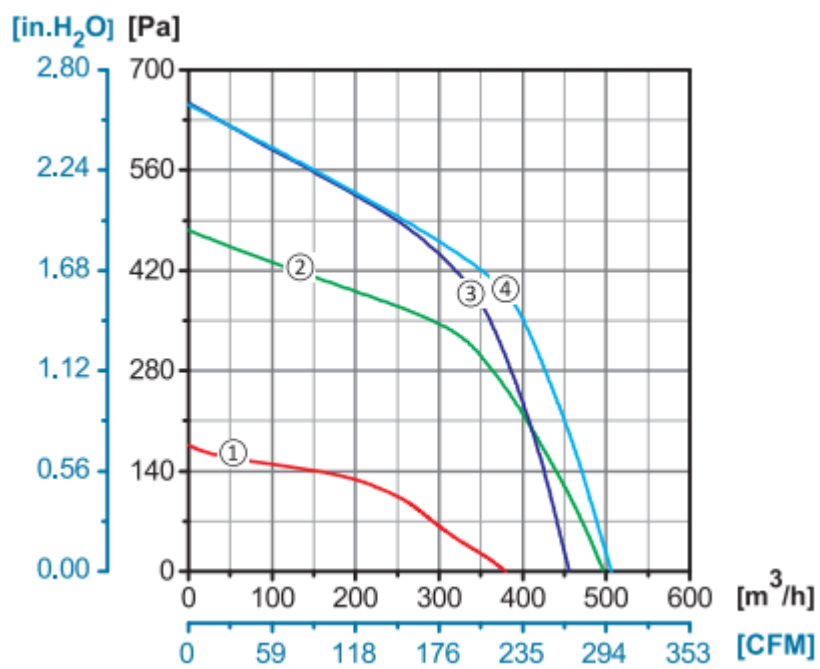

**DIAMETER: 150MM**

Note: Revers direction is available

Product Name: AC Forward-curved Centrifugal Fans

Voltage: 110 V/120V, 60Hz

Power: 230W

Speed: 2450RPM

Diameter  $\Phi$ : 150 mm

Air Flow: 510m<sup>3</sup>/h

Current: 1.90 A

Capacitor: 20 $\mu$ F

Noise: 70 dB

Ambient Temperature: -30°C/+60°C

Blades Material: Galvanized Steel Sheet

Rotor Material: Aluminum Die-casting

Insulation Class: F

Storage Temperature: -40°C/+80°C