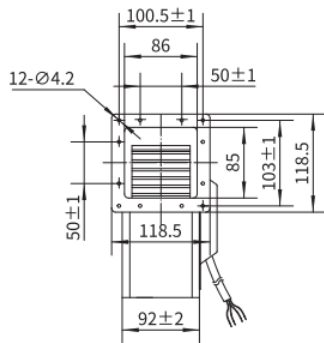

**DIAMETER: 150MM**

Note: Revers direction is available

Product Name: AC Forward-curved Centrifugal Fans

Voltage: 110 V/120V, 60Hz

Power: 230W

Speed: 2450RPM

Diameter  $\Phi$ : 150 mm

Air Flow: 510m<sup>3</sup>/h

Current: 1.90 A

Capacitor: 20 $\mu$ F

Noise: 70 dB

Ambient Temperature: -30°C/+60°C

Blades Material: Galvanized Steel Sheet

Rotor Material: Aluminum Die-casting

Insulation Class: F

Storage Temperature: -40°C/+80°C