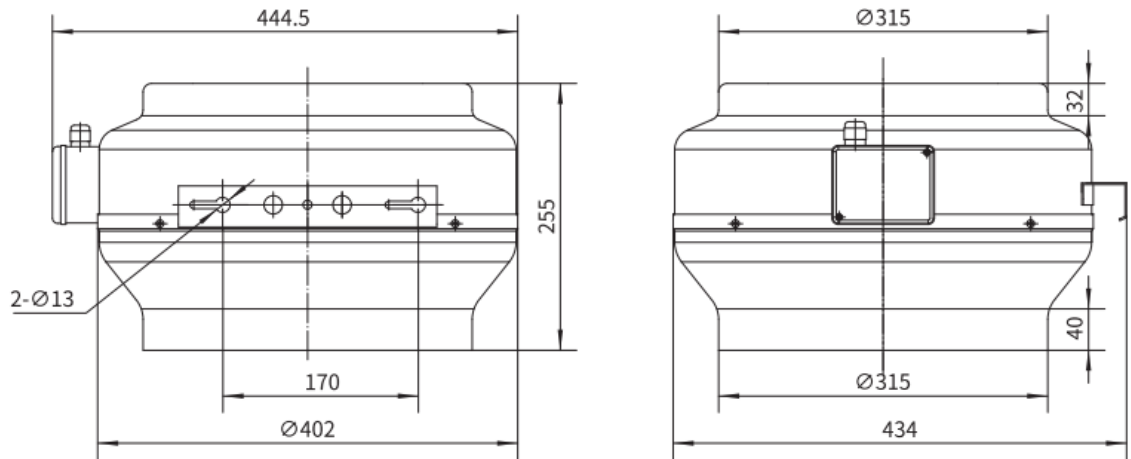

**DIAMETER: 315MM**

Product: AC Duct Fans

Voltage: 110V/120V, 60Hz

Power: 260W

Speed: 2660Rpm

Diameter  $\Phi$ : 315mm

Air Flow: 1550m<sup>3</sup>/h

Current: 2.20A

Capacitor: 28 $\mu$ F

Noise:73 dB

Ambient Temperature: -30°C/+60°C

Housing Material: Carbon Steel

Rotor Material: Aluminum Die-casting

Insulation Class: F

Storage Temperature: -40°C/+80°C