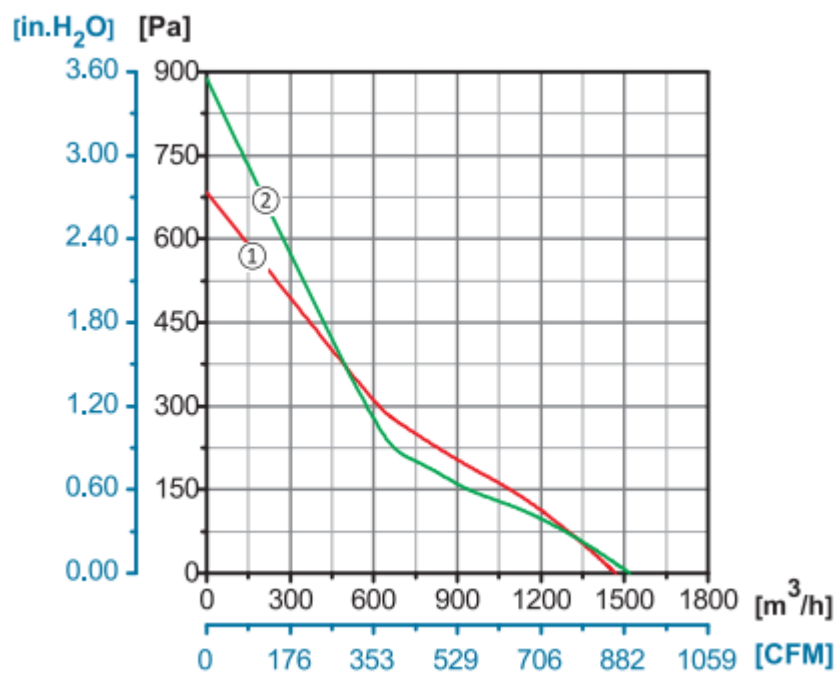

**DIAMETER: 315MM**

Product: AC Duct Fans

Voltage: 110V/120V, 60Hz

Power: 260W

Speed: 2660Rpm

Diameter  $\Phi$ : 315mm

Air Flow: 1550m<sup>3</sup>/h

Current: 2.20A

Capacitor: 28 $\mu$ F

Noise:73 dB

Ambient Temperature: -30°C/+60°C

Housing Material: Carbon Steel

Rotor Material: Aluminum Die-casting

Insulation Class: F

Storage Temperature: -40°C/+80°C